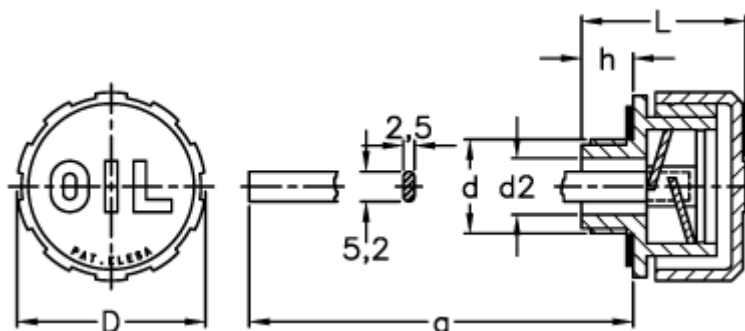

Data Sheet

Article number: 2311054511

Description: E+G Breather plug
SFP.57-1 1/2+a

Measures

a = 184
D = 57
d = G 1 1/2
d2 = 28
h = 16.0
L = 44.0